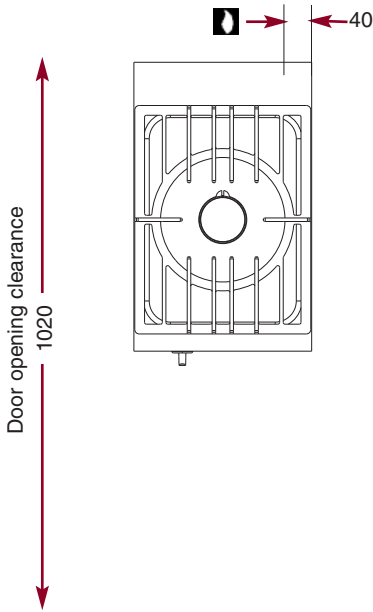

CMG 410 UR.

5 kW gas burner.

- 1 x 5 kW gas burner under cast iron pan supports.
- Thermocouple safety.
- Open bay.
- Supplied without shelves.

CMG 410 UR L 400 - P 650 - H 900

Shelves option - 5 levels - spacing for
Gastronorm 1/1 containers.

ECH 400

Warming cabinet option:
includes shelves and 1 oven rack.
Door with insulated inner door.
Power of the heating element: 1 kW.

OAC 400

Door option.

CPM 400

5 kW gas burner

CMG 410 UR

 Gas connection