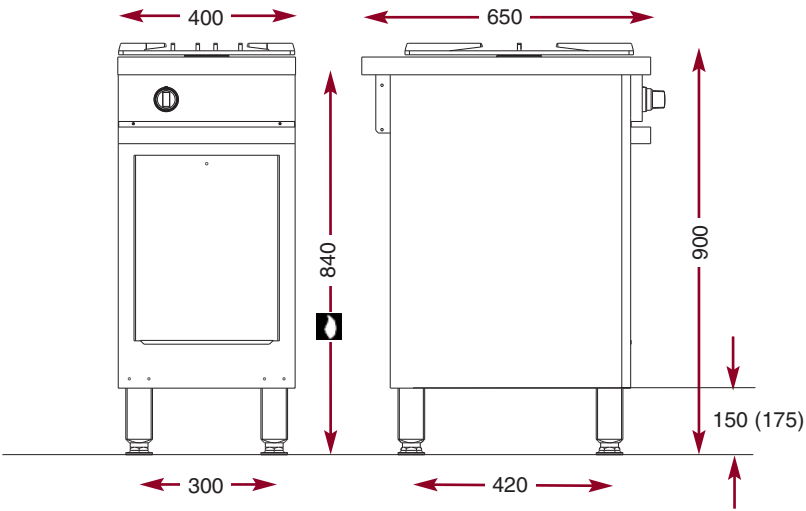

CMG 410 UR.

5 kW gas burner.

- 1 x 5 kW gas burner under cast iron pan supports.
- Thermocouple safety.
- Open bay.
- Supplied without shelves.

CMG 410 UR L 400 - P 650 - H 900

Shelves option - 5 levels - spacing for
Gastronorm 1/1 containers.

ECH 400

Warming cabinet option:
includes shelves and 1 oven rack.
Door with insulated inner door.
Power of the heating element: 1 kW.

OAC 400

Door option.

CPM 400

5 kW gas burner

CMG 410 UR

 Gas connection